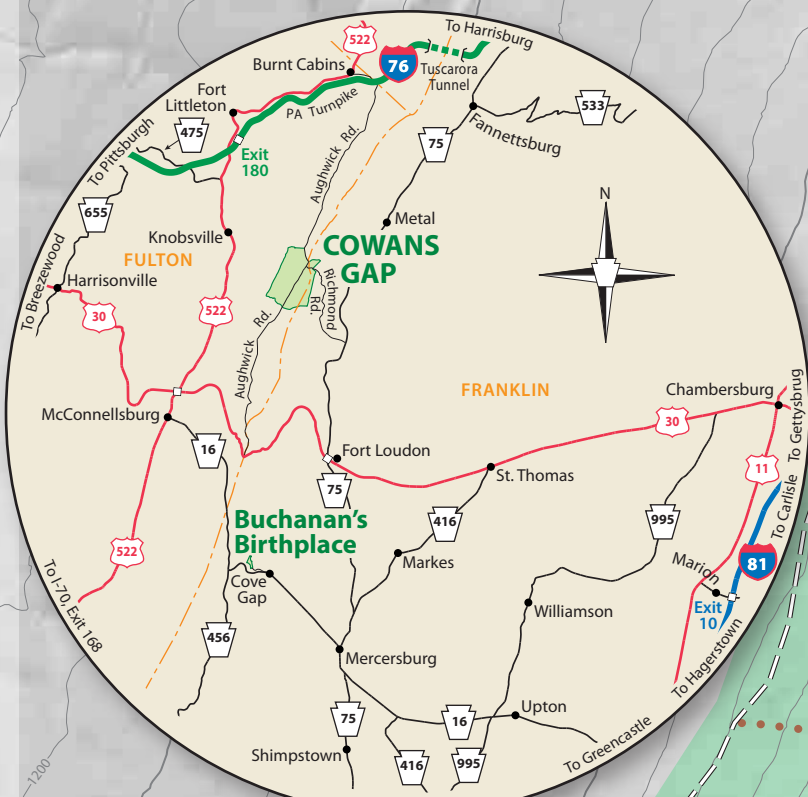

COWANS GAP STATE PARK

BUCHANAN STATE FOREST

BUCHANAN STATE FOREST

TUSCARORA MOUNTAIN

COVE MOUNTAIN

VALLEY

TUSCARORA MOUNTAIN

ALLENS VALLEY

- Park Office
 - Blue Symbols Mean ADA Accessible
 - Public Phone
 - Restrooms
 - Showerhouse/Restrooms
 - Cabins
 - Organized Group Tenting
 - Camping
 - Sanitary Dump Station
 - Amphitheater
 - Interpretive Center
 - Food Concession
 - Picnic Area
 - Picnic Pavilion
 - Beach
 - Fishing Pier
 - Boat Rental
 - Boat Launch & Mooring
 - Boat Mooring
 - Ice Skating
 - Interpretive Wayside Exhibit
 - Overlook
 - Unpaved Road
 - Parking ADA Accessible
 - Parking Paved
 - Parking Unpaved
 - Gate
 - State Park No Hunting
 - State Park Hunting
- CONTOURS ARE ON 50 FT. INTERVALS
- TRAIL INFORMATION**
- Hiking Trail
 - Multi-use Trail
 - Paved Trail
 - Drivable Trail
 - Tuscarora Trail
 - Standing Stone Trail
 - Mountain Biking
 - Horseback Riding
 - Cross-country Skiing Recommended
 - Trail Intersection Number